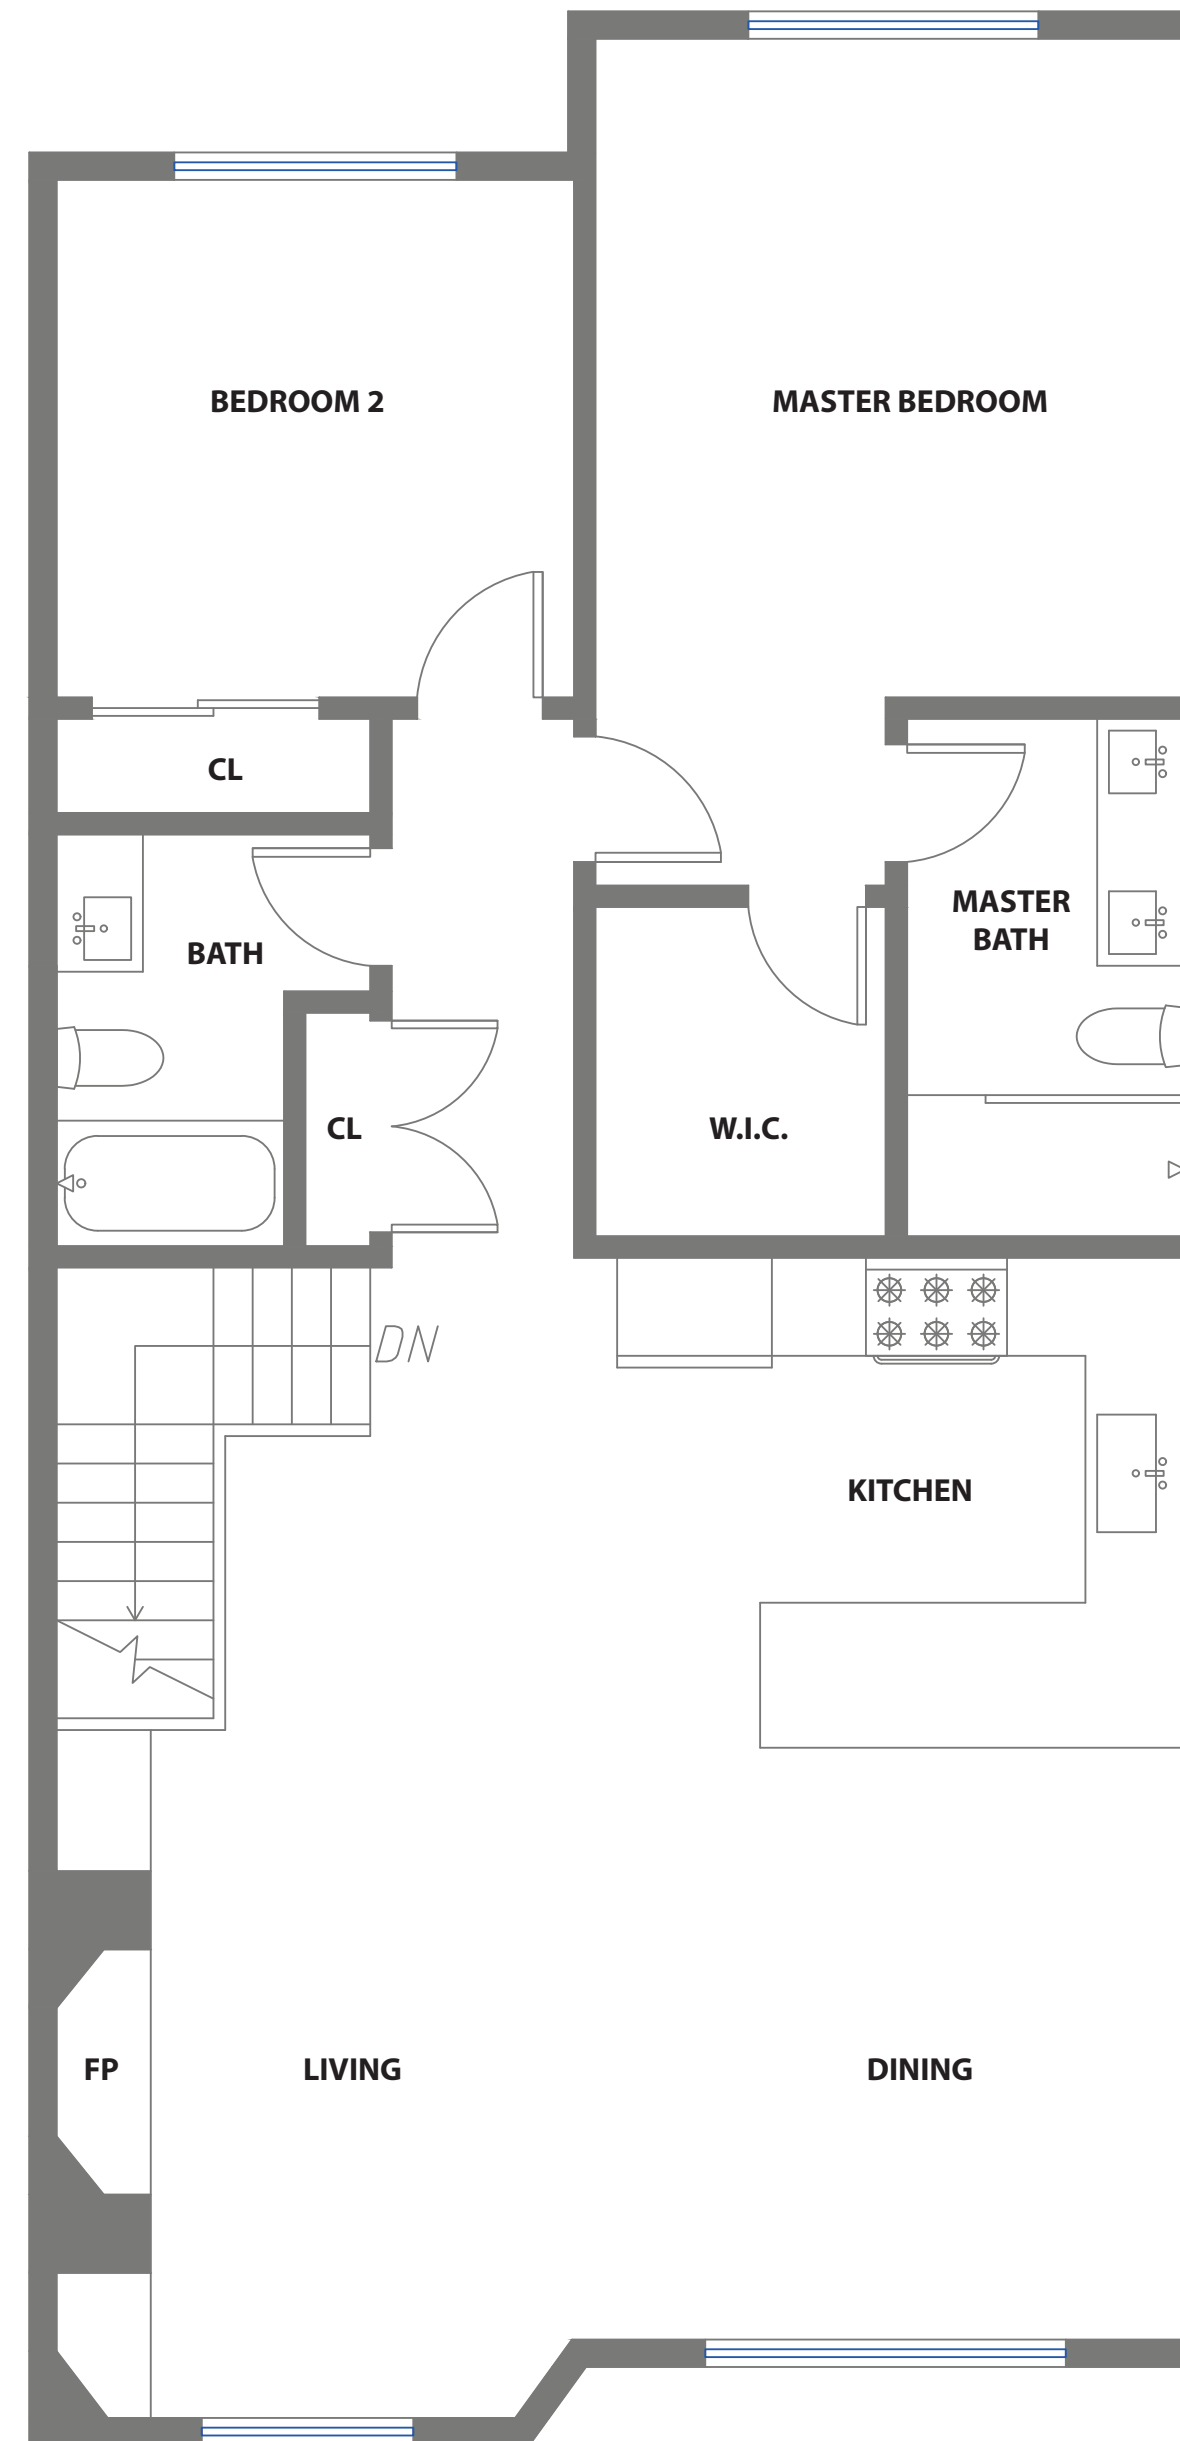

# 2287 37TH AVENUE

SAN FRANCISCO, CALIFORNIA

**LOWER LEVEL**

**MAIN LEVEL**

## PROPERTY SQF INFORMATION

### LIVING SPACE

<b>Square Footage:</b>	<b>2,115 Sq Ft.*</b>
* Lower Level	872
* Main Level	1,243