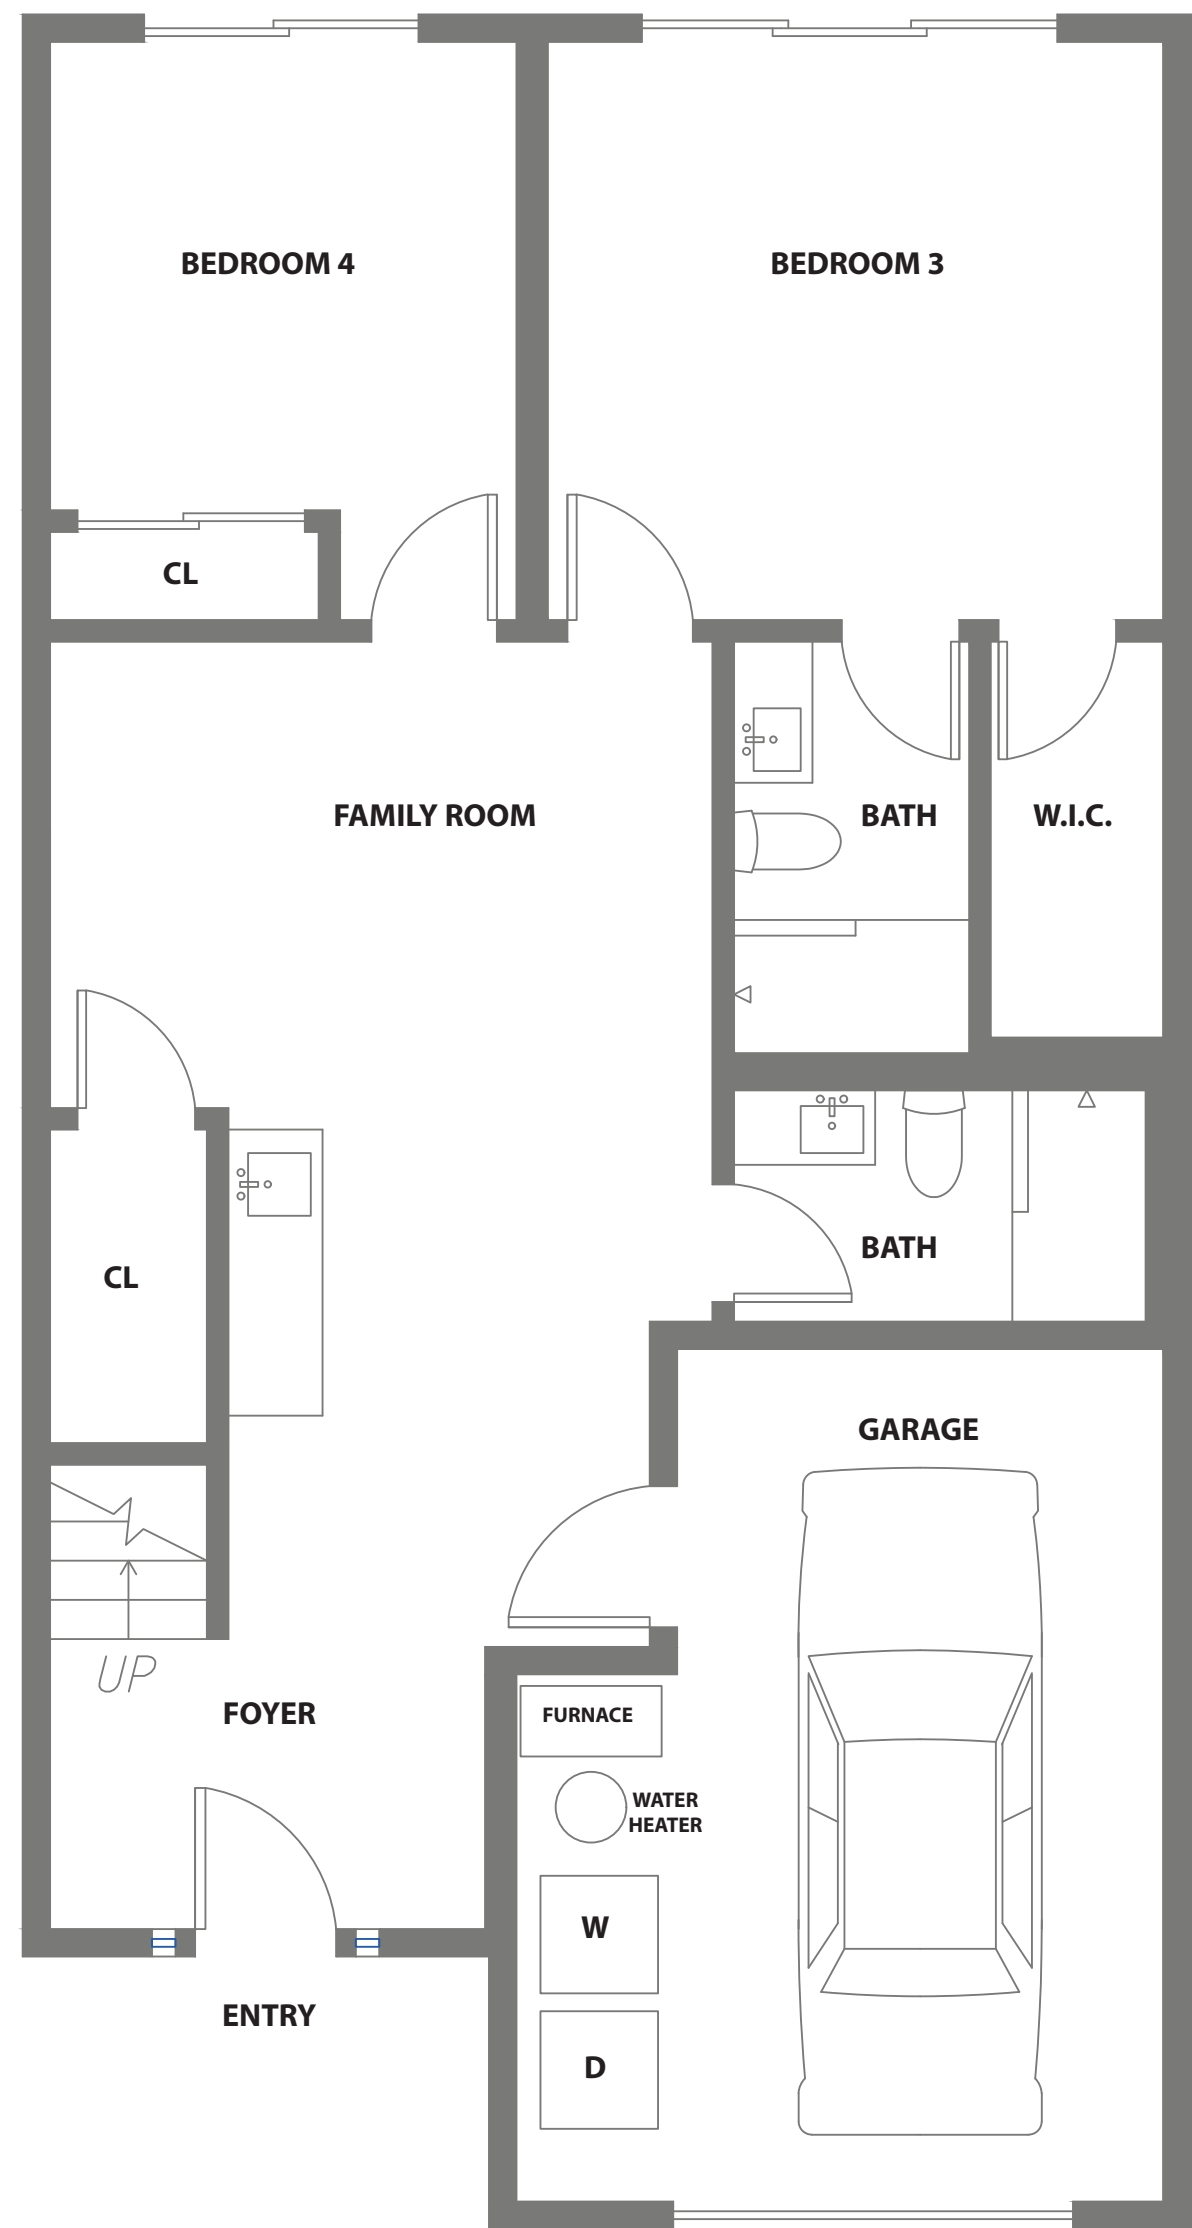

# 2287 37TH AVENUE

SAN FRANCISCO, CALIFORNIA

**LOWER LEVEL**

**MAIN LEVEL**

## PROPERTY SQF INFORMATION

### LIVING SPACE

<b>Square Footage:</b>	<b>2,115 Sq Ft.*</b>
* Lower Level	872
* Main Level	1,243